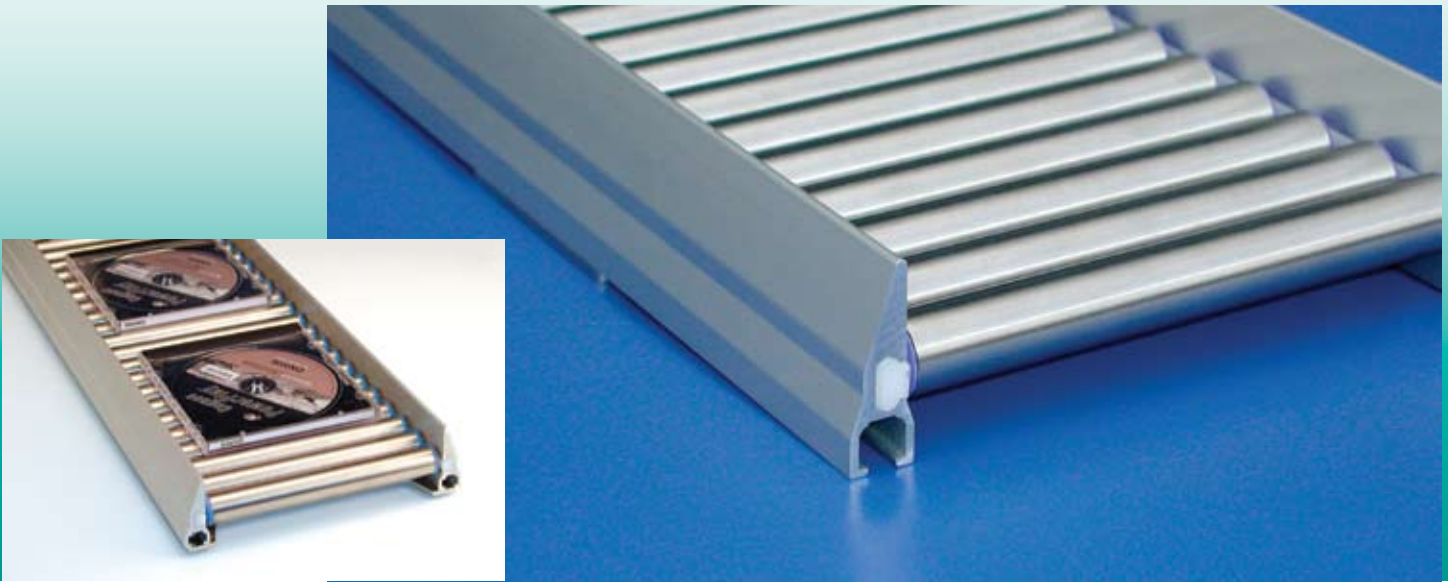

Roll-Tech[™]

Mini Roller Conveyor Sections

- Perfect for Smaller Containers and Packages
- Fully Assembled, Ready to Mount
- With or Without Side Guides
- Ultra Easy Rolling

Low Profile Roller Sections

- Low Profile, Sleek Design
- Fully Assembled, Ready to Mount
- 3/4 in. Aluminum or Stainless Rollers
- Anodized Aluminum Side Channels
- Tight Roller Spacing, Minimal Gaps
- Ideal for Small Containers, Packages
- Easy Rolling Ball Bearings

	Part Number with Open Sides	Roller Width (W) in Inches	Length (L) in Feet
Aluminum Rollers	VG-ARB-AL34-BB-6-5	6	5
	VG-ARB-AL34-BB-6-10	6	10
	VG-ARB-AL34-BB-9-5	9	5
	VG-ARB-AL34-BB-9-10	9	10
	VG-ARB-AL34-BB-12-5	12	5
	VG-ARB-AL34-BB-12-10	12	10
Stainless Steel Rollers	VG-ARB-SS34-BB-6-5	6	5
	VG-ARB-SS34-BB-6-10	6	10
	VG-ARB-SS34-BB-9-5	9	5
	VG-ARB-SS34-BB-9-10	9	10
	VG-ARB-SS34-BB-12-5	12	5
	VG-ARB-SS34-BB-12-10	12	10

, mini roller conveyor to your application.

Integrated Side Guide Roller Sections

The underside of Roll-Tech sections are fitted with solid steel cross members which give strength, rigidity, and adjustable mounting options.