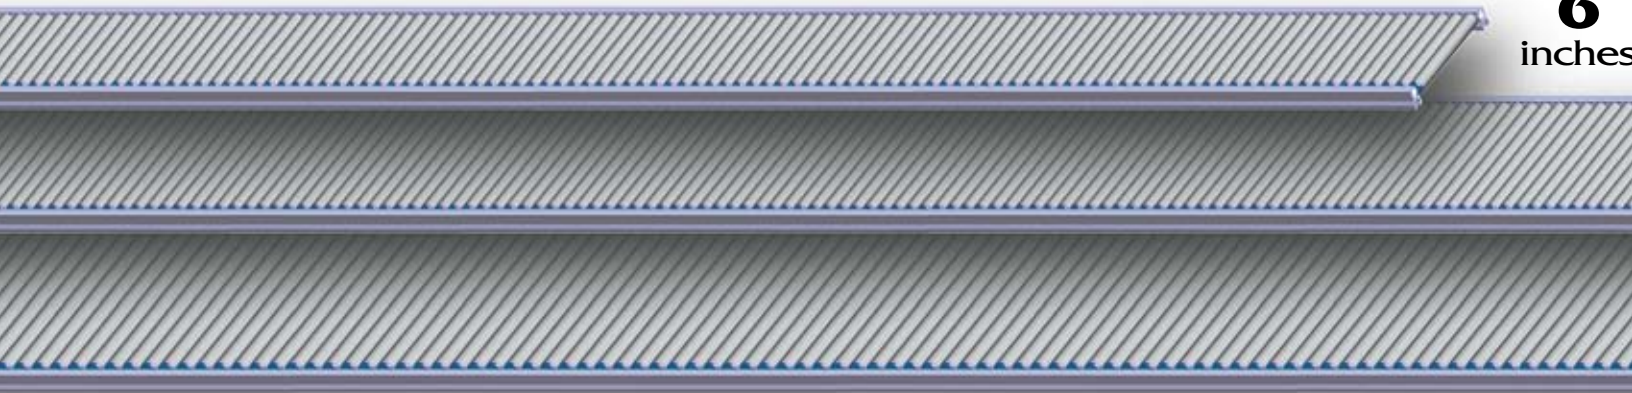

Roll-Tech[™]

Mini Roller Conveyor Sections

- Perfect for Smaller Containers and Packages
- Fully Assembled, Ready to Mount
- With or Without Side Guides
- Ultra Easy Rolling

Low Profile Roller Sections

- Low Profile, Sleek Design
- Fully Assembled, Ready to Mount
- 3/4 in. Aluminum or Stainless Rollers
- Anodized Aluminum Side Channels
- Tight Roller Spacing, Minimal Gaps
- Ideal for Small Containers, Packages
- Easy Rolling Ball Bearings

	Part Number with Open Sides	Roller Width (W) in Inches	Length (L) in Feet
Aluminum Rollers	VG-ARB-AL34-BB-6-5	6	5
	VG-ARB-AL34-BB-6-10	6	10
	VG-ARB-AL34-BB-9-5	9	5
	VG-ARB-AL34-BB-9-10	9	10
	VG-ARB-AL34-BB-12-5	12	5
	VG-ARB-AL34-BB-12-10	12	10
Stainless Steel Rollers	VG-ARB-SS34-BB-6-5	6	5
	VG-ARB-SS34-BB-6-10	6	10
	VG-ARB-SS34-BB-9-5	9	5
	VG-ARB-SS34-BB-9-10	9	10
	VG-ARB-SS34-BB-12-5	12	5
	VG-ARB-SS34-BB-12-10	12	10

, mini roller conveyor to your application.

Integrated Side Guide Roller Sections

The underside of Roll-Tech sections are fitted with solid steel cross members which give strength, rigidity, and adjustable mounting options.