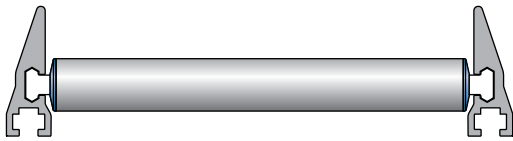

Roll-Tech[™]

Mini Roller Conveyor Sections

- Perfect for Smaller Containers and Packages
- Fully Assembled, Ready to Mount
- With or Without Side Guides
- Ultra Easy Rolling

Low Profile Roller Sections

- Low Profile, Sleek Design
- Fully Assembled, Ready to Mount
- 3/4 in. Aluminum or Stainless Rollers
- Anodized Aluminum Side Channels
- Tight Roller Spacing, Minimal Gaps
- Ideal for Small Containers, Packages
- Easy Rolling Ball Bearings

	Part Number with Open Sides	Roller Width (W) in Inches	Length (L) in Feet
Aluminum Rollers	VG-ARB-AL34-BB-6-5	6	5
	VG-ARB-AL34-BB-6-10	6	10
	VG-ARB-AL34-BB-9-5	9	5
	VG-ARB-AL34-BB-9-10	9	10
	VG-ARB-AL34-BB-12-5	12	5
	VG-ARB-AL34-BB-12-10	12	10
Stainless Steel Rollers	VG-ARB-SS34-BB-6-5	6	5
	VG-ARB-SS34-BB-6-10	6	10
	VG-ARB-SS34-BB-9-5	9	5
	VG-ARB-SS34-BB-9-10	9	10
	VG-ARB-SS34-BB-12-5	12	5
	VG-ARB-SS34-BB-12-10	12	10

, mini roller conveyor to your application.

Integrated Side Guide Roller Sections

The underside of Roll-Tech sections are fitted with solid steel cross members which give strength, rigidity, and adjustable mounting options.