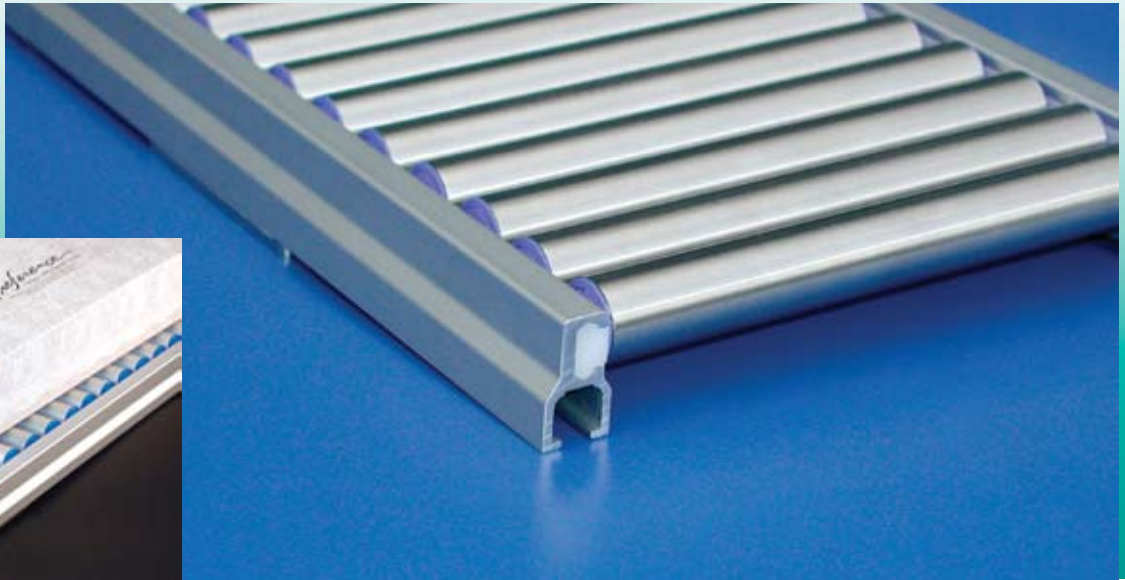

Roll-Tech[™]

Mini Roller Conveyor Sections

- Perfect for Smaller Containers and Packages
- Fully Assembled, Ready to Mount
- With or Without Side Guides
- Ultra Easy Rolling

Low Profile Roller Sections

- Low Profile, Sleek Design
- Fully Assembled, Ready to Mount
- 3/4 in. Aluminum or Stainless Rollers
- Anodized Aluminum Side Channels
- Tight Roller Spacing, Minimal Gaps
- Ideal for Small Containers, Packages
- Easy Rolling Ball Bearings

	Part Number with Open Sides	Roller Width (W) in Inches	Length (L) in Feet
Aluminum Rollers	VG-ARB-AL34-BB-6-5	6	5
	VG-ARB-AL34-BB-6-10	6	10
	VG-ARB-AL34-BB-9-5	9	5
	VG-ARB-AL34-BB-9-10	9	10
	VG-ARB-AL34-BB-12-5	12	5
	VG-ARB-AL34-BB-12-10	12	10
Stainless Steel Rollers	VG-ARB-SS34-BB-6-5	6	5
	VG-ARB-SS34-BB-6-10	6	10
	VG-ARB-SS34-BB-9-5	9	5
	VG-ARB-SS34-BB-9-10	9	10
	VG-ARB-SS34-BB-12-5	12	5
	VG-ARB-SS34-BB-12-10	12	10

, mini roller conveyor to your application.

Integrated Side Guide Roller Sections

The underside of Roll-Tech sections are fitted with solid steel cross members which give strength, rigidity, and adjustable mounting options.