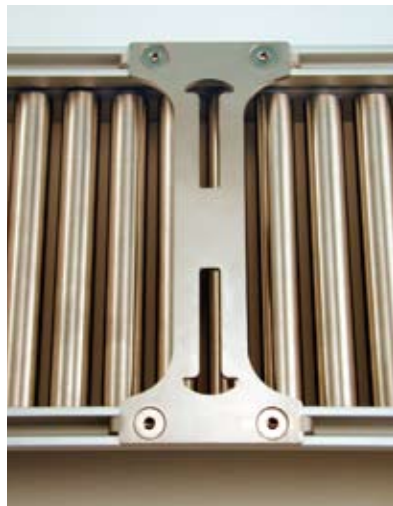

Roll-Tech[™]

Mini Roller Conveyor Sections

- Perfect for Smaller Containers and Packages
- Fully Assembled, Ready to Mount
- With or Without Side Guides
- Ultra Easy Rolling

Low Profile Roller Sections

- Low Profile, Sleek Design
- Fully Assembled, Ready to Mount
- 3/4 in. Aluminum or Stainless Rollers
- Anodized Aluminum Side Channels
- Tight Roller Spacing, Minimal Gaps
- Ideal for Small Containers, Packages
- Easy Rolling Ball Bearings

	Part Number with Open Sides	Roller Width (W) in Inches	Length (L) in Feet
Aluminum Rollers	VG-ARB-AL34-BB-6-5	6	5
	VG-ARB-AL34-BB-6-10	6	10
	VG-ARB-AL34-BB-9-5	9	5
	VG-ARB-AL34-BB-9-10	9	10
	VG-ARB-AL34-BB-12-5	12	5
	VG-ARB-AL34-BB-12-10	12	10
Stainless Steel Rollers	VG-ARB-SS34-BB-6-5	6	5
	VG-ARB-SS34-BB-6-10	6	10
	VG-ARB-SS34-BB-9-5	9	5
	VG-ARB-SS34-BB-9-10	9	10
	VG-ARB-SS34-BB-12-5	12	5
	VG-ARB-SS34-BB-12-10	12	10

, mini roller conveyor to your application.

Integrated Side Guide Roller Sections

The underside of Roll-Tech sections are fitted with solid steel cross members which give strength, rigidity, and adjustable mounting options.