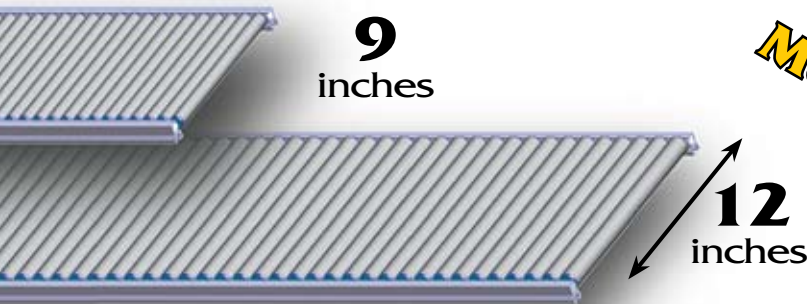

Simple Mounting!