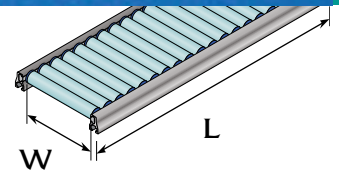

Roll-Tech[™]

Mini Roller Conveyor Sections

- Perfect for Smaller Containers and Packages
- Fully Assembled, Ready to Mount
- With or Without Side Guides
- Ultra Easy Rolling

Low Profile Roller Sections

- Low Profile, Sleek Design
- Fully Assembled, Ready to Mount
- 3/4 in. Aluminum or Stainless Rollers
- Anodized Aluminum Side Channels
- Tight Roller Spacing, Minimal Gaps
- Ideal for Small Containers, Packages
- Easy Rolling Ball Bearings

	Part Number with Open Sides	Roller Width (W) in Inches	Length (L) in Feet
Aluminum Rollers	VG-ARB-AL34-BB-6-5	6	5
	VG-ARB-AL34-BB-6-10	6	10
	VG-ARB-AL34-BB-9-5	9	5
	VG-ARB-AL34-BB-9-10	9	10
	VG-ARB-AL34-BB-12-5	12	5
	VG-ARB-AL34-BB-12-10	12	10
Stainless Steel Rollers	VG-ARB-SS34-BB-6-5	6	5
	VG-ARB-SS34-BB-6-10	6	10
	VG-ARB-SS34-BB-9-5	9	5
	VG-ARB-SS34-BB-9-10	9	10
	VG-ARB-SS34-BB-12-5	12	5
	VG-ARB-SS34-BB-12-10	12	10

, mini roller conveyor to your application.

Integrated Side Guide Roller Sections

The underside of Roll-Tech sections are fitted with solid steel cross members which give strength, rigidity, and adjustable mounting options.