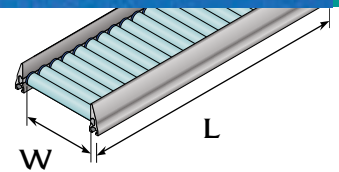

Roll-Tech[™]

Mini Roller Conveyor Sections

- Perfect for Smaller Containers and Packages
- Fully Assembled, Ready to Mount
- With or Without Side Guides
- Ultra Easy Rolling

Low Profile Roller Sections

- Low Profile, Sleek Design
- Fully Assembled, Ready to Mount
- 3/4 in. Aluminum or Stainless Rollers
- Anodized Aluminum Side Channels
- Tight Roller Spacing, Minimal Gaps
- Ideal for Small Containers, Packages
- Easy Rolling Ball Bearings

	Part Number with Open Sides	Roller Width (W) in Inches	Length (L) in Feet
Aluminum Rollers	VG-ARB-AL34-BB-6-5	6	5
	VG-ARB-AL34-BB-6-10	6	10
	VG-ARB-AL34-BB-9-5	9	5
	VG-ARB-AL34-BB-9-10	9	10
	VG-ARB-AL34-BB-12-5	12	5
	VG-ARB-AL34-BB-12-10	12	10
Stainless Steel Rollers	VG-ARB-SS34-BB-6-5	6	5
	VG-ARB-SS34-BB-6-10	6	10
	VG-ARB-SS34-BB-9-5	9	5
	VG-ARB-SS34-BB-9-10	9	10
	VG-ARB-SS34-BB-12-5	12	5
	VG-ARB-SS34-BB-12-10	12	10

, mini roller conveyor to your application.

Integrated Side Guide Roller Sections

The underside of Roll-Tech sections are fitted with solid steel cross members which give strength, rigidity, and adjustable mounting options.