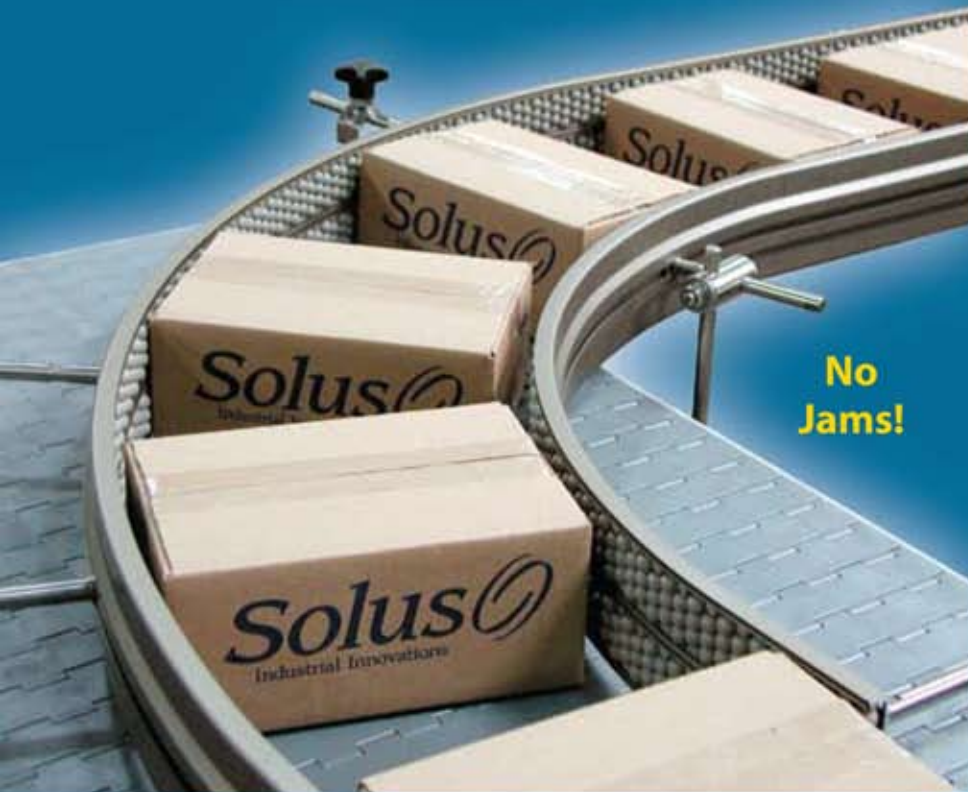

PVC channels

- 1.4 inches in height
- 2 feet to 10 feet in standard length
- Can be bent or twisted by hand
- Can be cut to any length

Wide Selection!

Helical Twist!

No Jams!

Lane Dividers!

Keep It Moving!

Roller Transfers

- Heavy duty modular construction
- Use individually or ganged together
- Easier, flexible mounting
- Standard 6 inches or 9 inches in length
- Standard 2 inches or 3 inches in width
- 1-1/2 inch extension sections